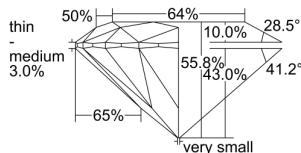

GIA®

FACSIMILE

GIA REPORT 5222643334

Verify this report at GIA.edu

GIA NATURAL DIAMOND DOSSIER®

September 19, 2022
GIA Report Number 5222643334
Shape and Cutting Style ..... Round Brilliant
Measurements ..... 5.29 - 5.41 x 2.99 mm

GRADING RESULTS

Carat Weight ..... 0.51 carat
Color Grade I
Clarity Grade VS2
Cut Grade ..... Good

ADDITIONAL GRADING INFORMATION

Polish ..... Very Good
Symmetry ..... Good
Fluorescence ..... None
Clarity Characteristics ..... Crystal
Inscription(s): GIA 5222643334

PROPORTIONS

Profile to actual proportions

GRADING SCALES

GIA COLOR SCALE	GIA CLARITY SCALE	GIA CUT SCALE	
D	FLAWLESS	EXCELLENT	
E	INTERNALLY FLAWLESS		
F		VVS₁	VERY GOOD
G	VVS₂		
H	VS₁	GOOD	
I	VS₂		
J	SI₁	FAIR	
K	SI₂		
L	I₁	POOR	
M	I₂		
N	I₃		
O			
P			
Q			
R			
S			
T			
U			
V			
W			
X			
Y			
Z